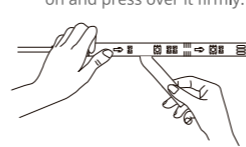

01

Introduction

Thanks for choosing the Govee RGBIC LED Strip Lights. This product is equipped with a 5m RGBIC strip light and supports app. RGBIC is Govee's latest lighting display technology. With its advanced IC chips (independent control), each strip light segment can be adjusted independently, creating vibrant rainbow effects.

What You Get

LED Strip Lights	1
Adapter	1
User Manual	1
Service Card	1

At a Glance

02

Installing Your Device

Before You Install

- 1 Unpack the box and check all items listed in the packing list.
- 2 Power on the strip light and check whether it lights up.

Installing Steps

- 1 Wipe the surface to make sure it's clean and dry.
- 2 Peel off the protective film on the tape, stick the strip on and press over it firmly.

- 3 Peel off the protective film on the control box and stick it on. Place the control box close to the music source to achieve the best music effect.
- 4 Power on the strip lights and start using.