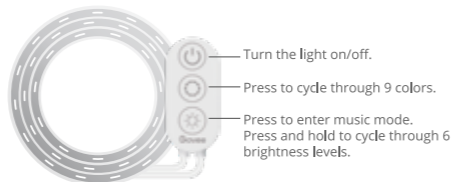

Safety Instructions

Read and follow all the safety instructions:

- The product is not water resistant, be cautious when installing and using.
- Use the product with the provided power adapter only.
- Be cautious of static electricity during installation and usage. Keep the product away from sharp objects or strong corrosive chemicals.
- When bending the strip lights during installation, avoid folding the LED components as it may affect the product's life span.
- Remove nails, metal, or other conductive objects from the installation surface before attaching the strip light, as it may cause short-circuiting.
- Do not install the strip light near any heat sources.
- Do not allow children to install the strip light alone.
- Avoid installing the strip light near potentially dangerous sources (e.g., candles, liquid-filled objects).
- Unroll the strip lights before powering them on.

01

Introduction

Thanks for choosing the Govee RGBIC LED Strip Lights. This product is equipped with a 5m RGBIC strip light and supports app. RGBIC is Govee's latest lighting display technology. With its advanced IC chips (independent control), each strip light segment can be adjusted independently, creating vibrant rainbow effects.

What You Get

LED Strip Lights	1
Adapter	1
User Manual	1
Service Card	1

At a Glance